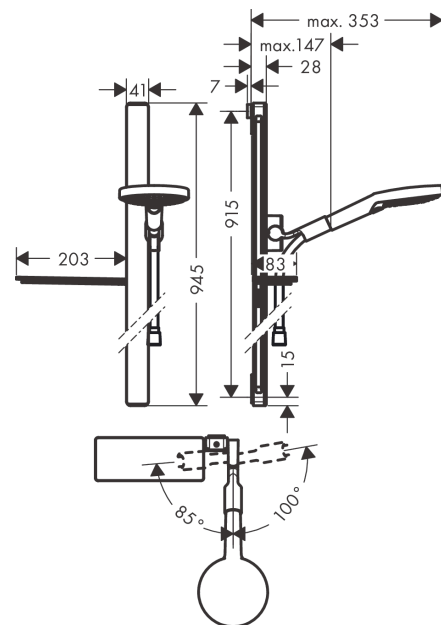

#### product features

- Consists of: hand shower, shower bar, shower hose, slider, soap dish
- made of safety glass
- Spray pattern: Rain, RainAir, Whirl
- Select button to comfortably switch between spray modes
- Shower head size: 125 mm
- pivot connector prevent hose from tangling
- 90° position adjustable slider, pivots left and right, up and down
- maximum flow rate 15 l/min at 3 bar
- 41 mm width of shower bar
- wall supports of plastic
- Wall type: flat aluminium profile with safety glass finish
- Finish: chrome or white

### Technology

### Scale drawing

**Raindance Select S**

**Shower set 120 3jet with Unica'E shower rail 90 cm and soap dish**

Surfaces: **chrome** Art. no. : **27648000**

**Flowchart**

The consumption was measured in combination with the appropriate fittings (thermostat/mixer/ in-wall valve) to reflect actual application in practice.