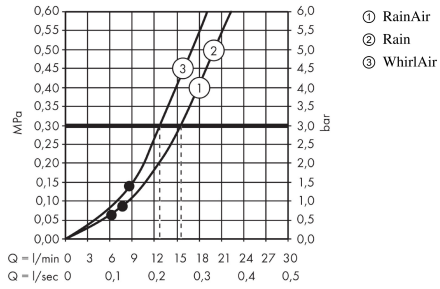

#### product features

- Consists of: hand shower, shower bar, shower hose, slider, soap dish
- made of safety glass
- Spray pattern: Rain, RainAir, Whirl
- Select button to comfortably switch between spray modes
- Shower head size: 125 mm
- pivot connector prevent hose from tangling
- 90° position adjustable slider, pivots left and right, up and down
- maximum flow rate 15 l/min at 3 bar
- 41 mm width of shower bar
- wall supports of plastic
- Wall type: flat aluminium profile with safety glass finish
- Finish: chrome or white

### Scale drawing

**Raindance Select S**

**Shower set 120 3jet with Unica'E shower rail 90 cm and soap dish**

Surfaces: **chrome** Art. no. : **27648000**

**Flowchart**

The consumption was measured in combination with the appropriate fittings (thermostat/mixer/ in-wall valve) to reflect actual application in practice.