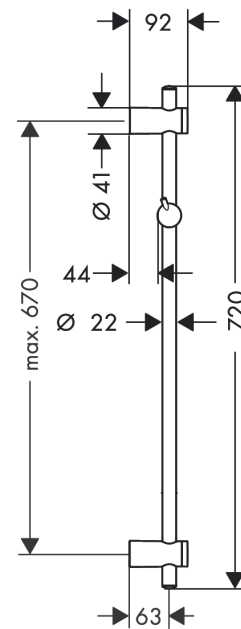

### Shower rail Reno 72 cm

Surfaces: **chrome** Art. no. : **27704000**

##### product features

- Consists of: shower bar, slider
- Wall bar type: chrome-plated brass pipe
- Bar width: 22 mm
- Variable drilling hole distance: 400 mm - 670 mm
- shower slide
- slide with locking mechanism
- 2 step adjustable angle / tilt
- wall supports of plastic
- variable wall support

#### Scale drawing

**Unica**  
**Shower rail Reno 72 cm**  
 Surfaces: **chrome** Art. no. : **27704000**

Installation examples