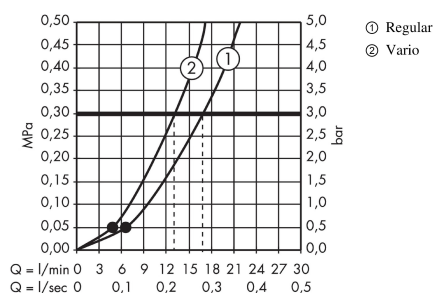

Crometta 85
Shower set Vario with shower rail 65 cm and soap dish
 Surfaces: **chrome** Art. no. : **27764000**

Description

product features

- Consists of: hand shower, shower bar, shower hose, slider, soap dish
- Spray pattern: normal spray, Vario spray
- spray type adjustment by turning
- Shower head size: 85 mm
- without pivot joints
- 90° position adjustable slider, pivots left and right, up and down
- maximum flow rate 17 l/min at 3 bar
- Operating pressure: min. 1 bar/max. 6 bar
- wall supports of plastic

Article Details

Price excl. VAT

£ 55.00

Technology

Product image

Scale drawing

Flowchart

The consumption was measured in combination with the appropriate fittings (thermostat/mixer/ in-wall valve) to reflect actual application in practice.

Crometta 85
Shower set Vario with shower rail 65 cm and soap dish
 Surfaces: **chrome** Art. no. : **27764000**

Installation examples