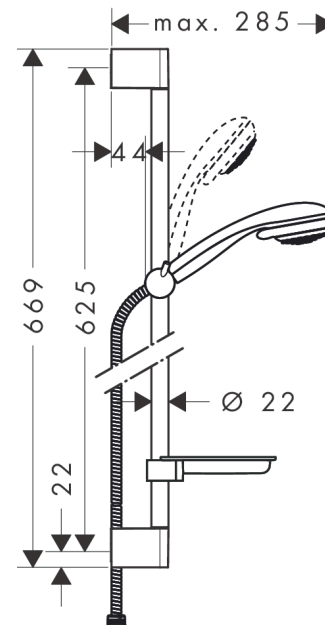

Crometta 85
Shower set Vario with shower rail 65 cm and soap dish
 Surfaces: **chrome** Art. no. : **27764000**

Description

product features

- Consists of: hand shower, shower bar, shower hose, slider, soap dish
- Spray pattern: normal spray, Vario spray
- spray type adjustment by turning
- Shower head size: 85 mm
- without pivot joints
- 90° position adjustable slider, pivots left and right, up and down
- maximum flow rate 17 l/min at 3 bar
- Operating pressure: min. 1 bar/max. 6 bar
- wall supports of plastic

Article Details

Price excl. VAT

£ 55.00

Technology

Product image

Scale drawing

Flowchart

The consumption was measured in combination with the appropriate fittings (thermostat/mixer/ in-wall valve) to reflect actual application in practice.

Crometta 85
Shower set Vario with shower rail 65 cm and soap dish
 Surfaces: **chrome** Art. no. : **27764000**

Installation examples