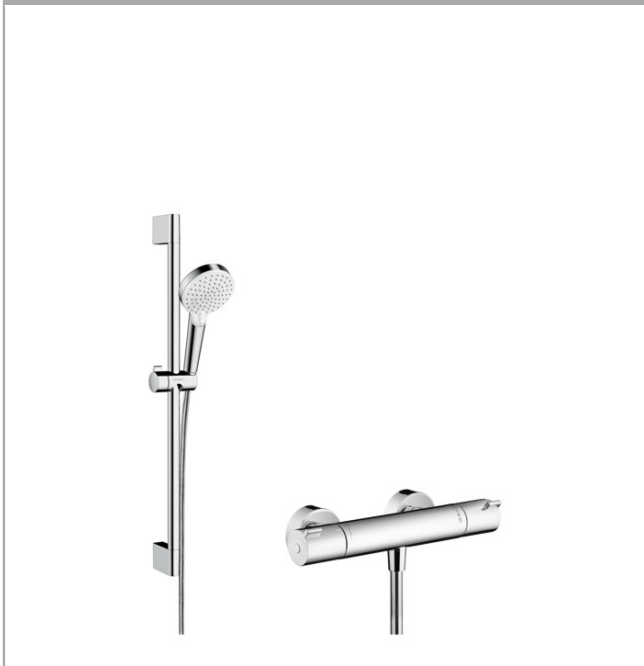

Crometta

Shower system 100 Vario with Ecostat 1001 CL thermostatic mixer and shower rail 65 cm

Surfaces: white/chrome Art. no. : 27812400

Description

product features

- Consists of: hand shower, thermostatic shower mixer, shower bar, slider, shower hose
- Spray pattern: Rain, IntenseRain
- spray type adjustment by turning
- pivot connector prevent hose from tangling
- 90° position adjustable slider, pivots left and right, up and down
- Maximum flow rate (at 3 bar): 14 l/min

Article Details

Price excl. VAT

£ 184.17

Technology

Product image

Scale drawing

Flowchart

The consumption was measured in combination with the appropriate fittings (thermostat/mixer/in-wall valve) to reflect actual application in practice.

Crometta

Shower system 100 Vario with Ecostat 1001 CL thermostatic mixer and shower rail 65 cm

Surfaces: **white/chrome** Art. no. : **27812400**

Installation examples