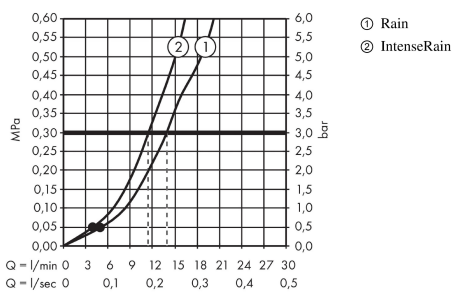

Crometta

Shower system 100 Vario with Ecostat 1001 CL thermostatic mixer and shower rail 65 cm

Surfaces: white/chrome Art. no. : 27812400

Description

product features

- Consists of: hand shower, thermostatic shower mixer, shower bar, slider, shower hose
- Spray pattern: Rain, IntenseRain
- spray type adjustment by turning
- pivot connector prevent hose from tangling
- 90° position adjustable slider, pivots left and right, up and down
- Maximum flow rate (at 3 bar): 14 l/min

Article Details

Price excl. VAT

£ 184.17

Technology

Product image

Scale drawing

Flowchart

The consumption was measured in combination with the appropriate fittings (thermostat/mixer/in-wall valve) to reflect actual application in practice.

Crometta

Shower system 100 Vario with Ecostat 1001 CL thermostatic mixer and shower rail 65 cm

Surfaces: **white/chrome** Art. no. : **27812400**

Installation examples