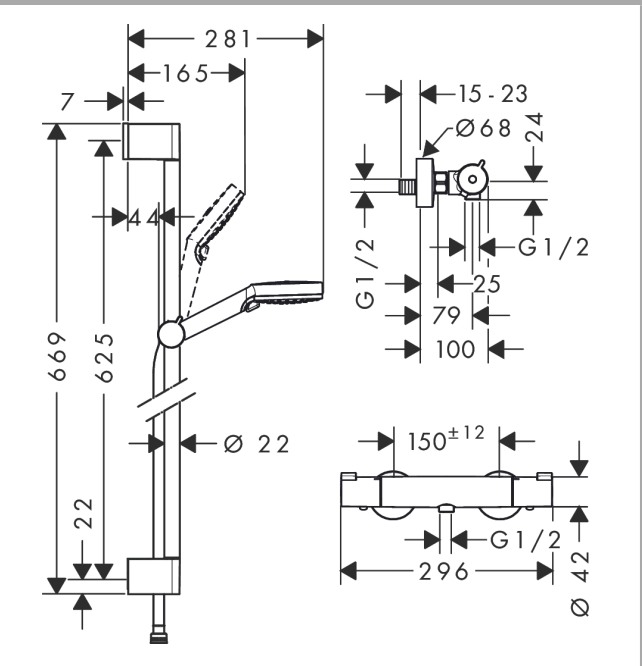

Crometta

Shower system 100 Vario with Ecostat 1001 CL thermostatic mixer and shower rail 65 cm

Surfaces: white/chrome Art. no. : 27812400

Description

product features

- Consists of: hand shower, thermostatic shower mixer, shower bar, slider, shower hose
- Spray pattern: Rain, IntenseRain
- spray type adjustment by turning
- pivot connector prevent hose from tangling
- 90° position adjustable slider, pivots left and right, up and down
- Maximum flow rate (at 3 bar): 14 l/min

Article Details

Price excl. VAT

£ 184.17

Technology

Product image

Scale drawing

Flowchart

The consumption was measured in combination with the appropriate fittings (thermostat/mixer/in-wall valve) to reflect actual application in practice.

Crometta

Shower system 100 Vario with Ecostat 1001 CL thermostatic mixer and shower rail 65 cm

Surfaces: **white/chrome** Art. no. : **27812400**

Installation examples