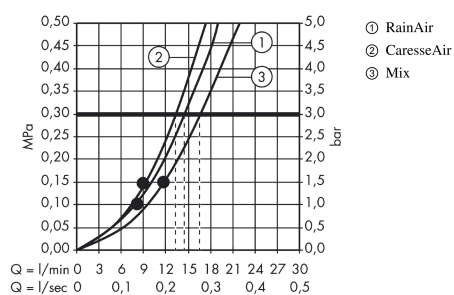

Flowchart

The consumption was measured in combination with the appropriate fittings (thermostat/mixer/ in-wall valve) to reflect actual application in practice.