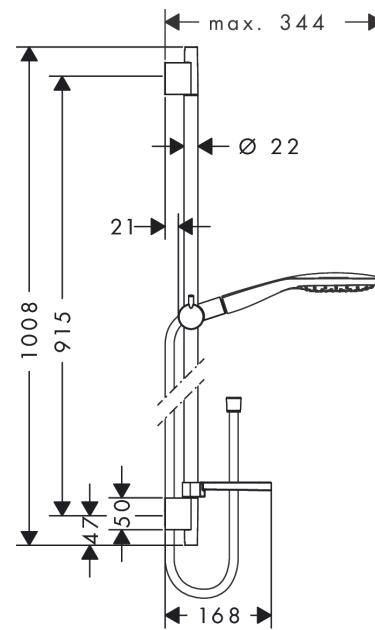

**Raindance Select E**  
**Shower set 150 3jet with shower rail 90 cm and soap dish**  
 Surfaces: **chrome** Art. no. : **27857000**

### Description

**product features**

- Consists of: hand shower, shower bar, shower hose, slider, soap dish
- Spray pattern: RainAir, CaresseAir, Mix
- Select button to comfortably switch between spray modes
- Shower head size: 150 mm
- pivot connector prevent hose from tangling
- 90° position adjustable slider, pivots left and right, up and down
- maximum flow rate 16 l/min at 3 bar
- operating pressure: min. 1 bar / max. 6 bar
- wall supports of plastic

### Scale drawing

### Flowchart

The consumption was measured in combination with the appropriate fittings (thermostat/mixer/ in-wall valve) to reflect actual application in practice.

**Raindance Select E**  
**Shower set 150 3jet with shower rail 90 cm and soap dish**  
 Surfaces: **chrome** Art. no. : **27857000**