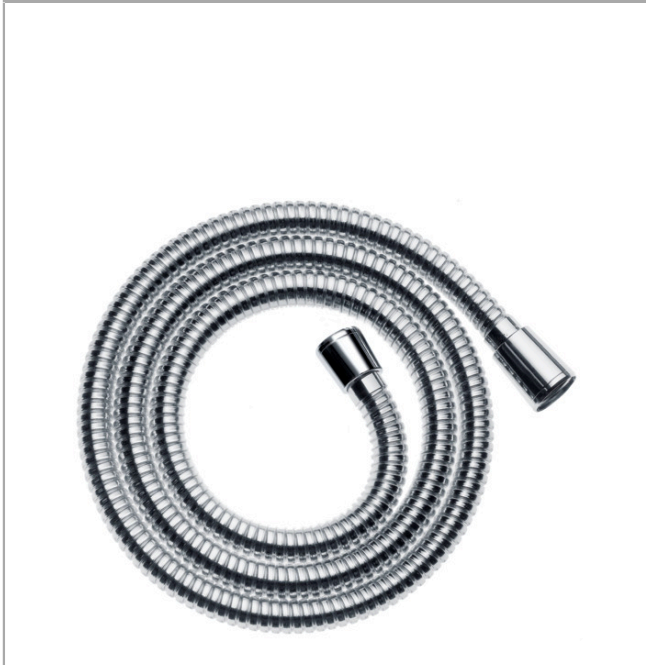

Sensoflex

Metal shower hose 125 cm

Surfaces: **chrome** Art. no. : **28132000**

Description

product features

- metal shower hose
- with plastic coating, easy to clean
- Shower hose length: 1.25 m
- pivot connector prevent hose from tangling
- kink-protected
- conical nuts at both ends

Article Details

Price excl. VAT

£ 39.17

Certificates

kiwa

Product image