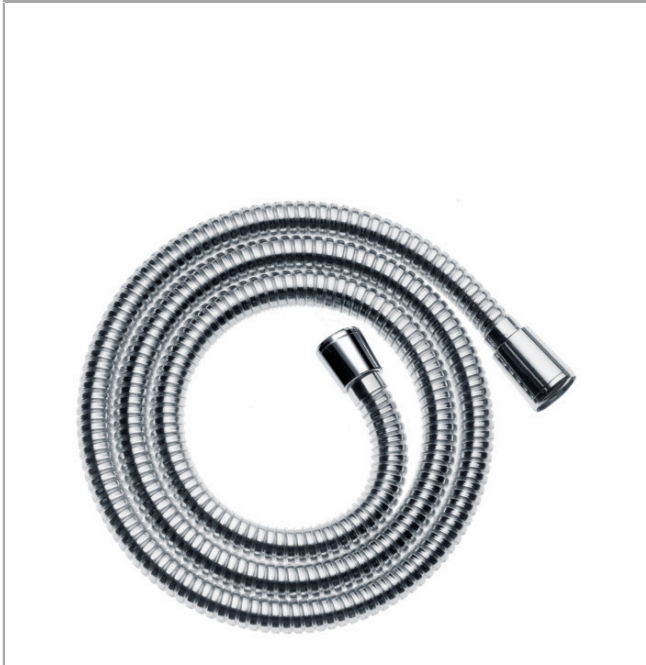

Sensoflex

Metal shower hose 200 cm

Surfaces: **chrome** Art. no. : **28134000**

Description

product features

- metal shower hose
- with plastic coating, easy to clean
- Shower hose length: 2.00 m
- pivot connector prevent hose from tangling
- kink-protected
- conical nuts at both ends

Product image