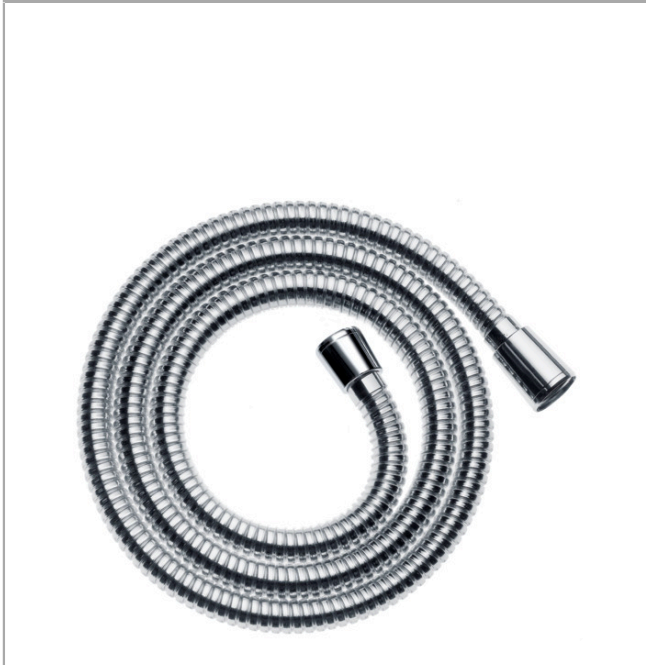

Sensoflex

Metal shower hose 160 cm

Surfaces: **chrome** Art. no. : **28136000**

Description

product features

- metal shower hose
- with plastic coating, easy to clean
- Shower hose length: 1.60 m
- pivot connector prevent hose from tangling
- kink-protected
- conical nuts at both ends

Article Details

Price excl. VAT

£ 40.00

Certificates

kiwa

Product image