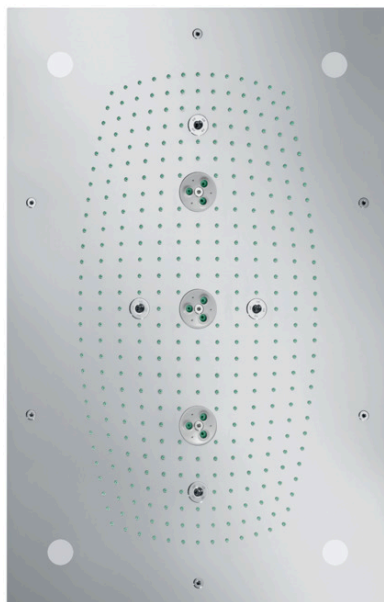

Raindance Rainmaker
Overhead shower 680/460 3jet with lighting
Surfaces: **chrome** Art. no. : **28418000**

Description

product features

- Shower head size: 680 x 460 mm
- Spray pattern: RainAir, Whirl, RainAir XL
- flow rate RainAir 20 l/min at 3 bar
- flow rate RainAir XXL 24 l/min at 3 bar
- flow rate WhirlAir 22 l/min at 3 bar
- Operating pressure: min. 3 bar/max. 10 bar
- the 3 spray zones must be controlled via 3 valves or a diverter valve with 3 outlets
- Spray face: metal
- Installation: installation type: flush with the ceiling on basic body
- with integrated lighting
- Illuminant: LED
- Power supply: 12 V - DC
- Transformer power supply for concealed installation 12 V, 18 W
- Input voltage: 100 - 240 V AC / 50/60 Hz
- Output voltage: 12 V - DC
- Colour temperature: 2700 K
- energy efficiency label: C
- this product requires a highflow thermostat #15760000
- WRAS 1907029

Article Details

Price excl. VAT

£ 4,766.67

Technology

Certificates

Product image