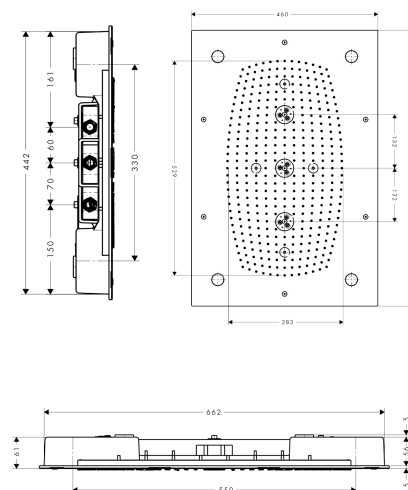

Scale drawing