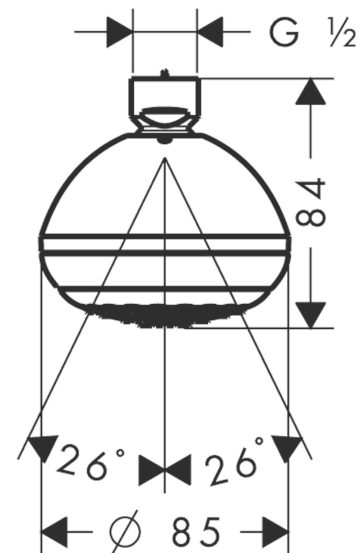

Crometta 85
Overhead shower 1jet Green 6 l/min
 Surfaces: **chrome** Art. no. : **28423000**

Description

product features

- Shower head size: 85 mm
- Ball-joint: overhead shower angle adjustable
- Spray pattern: normal spray
- flow rate normal spray 5.7 l/min at 3 bar
- Operating pressure: min. 1 bar/max. 6 bar
- grey spray face
- Spray face: plastic
- Installation: ceiling or wall
- Connection thread 1/2"
- WRAS 1711043

Article Details

Price excl. VAT

£ 39.17

Technology

Certificates

Product image

Scale drawing

Crometta 85
Overhead shower 1jet Green 6 l/min
 Surfaces: **chrome** Art. no. : **28423000**

Flowchart

The consumption was measured in combination with the appropriate fittings (thermostat/mixer/ in-wall valve) to reflect actual application in practice.