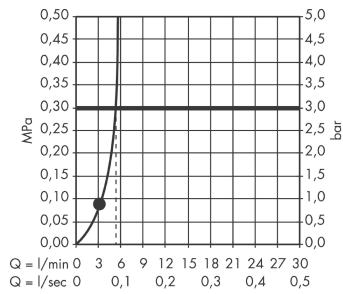

Crometta 85
Overhead shower 1jet Green 6 l/min
 Surfaces: **chrome** Art. no. : **28423000**

Description

product features

- Shower head size: 85 mm
- Ball-joint: overhead shower angle adjustable
- Spray pattern: normal spray
- flow rate normal spray 5.7 l/min at 3 bar
- Operating pressure: min. 1 bar/max. 6 bar
- grey spray face
- Spray face: plastic
- Installation: ceiling or wall
- Connection thread 1/2"
- WRAS 1711043

Article Details

Price excl. VAT

£ 39.17

Technology

Certificates

Product image

Scale drawing

Crometta 85
Overhead shower 1jet Green 6 l/min
 Surfaces: **chrome** Art. no. : **28423000**

Flowchart

The consumption was measured in combination with the appropriate fittings (thermostat/mixer/ in-wall valve) to reflect actual application in practice.