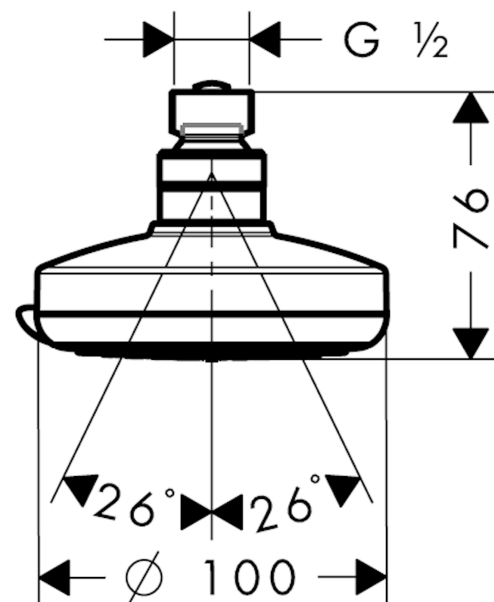

Croma 100
Overhead shower Vario EcoSmart 9 l/min
 Surfaces: **chrome** Art. no. : **28462000**

Description

product features

- Shower head size: 100 mm
- Ball-joint: overhead shower angle adjustable
- Spray pattern: Massage spray, Shampoo spray, normal spray, Rain
- flow rate Rain 9 l/min at 3 bar
- flow rate Shampoo spray 9 l/min at 3 bar
- flow rate normal spray 9 l/min at 3 bar
- flow rate Massage spray 9 l/min at 3 bar
- Operating pressure: min. 1 bar/max. 6 bar
- adjustment with shift on overhead shower
- grey spray face
- Spray face: plastic
- Installation: ceiling or wall
- Connection thread 1/2"

Croma 100
Overhead shower Vario EcoSmart 9 l/min
 Surfaces: **chrome** Art. no. : **28462000**

Flowchart

The consumption was measured in combination with the appropriate fittings (thermostat/mixer/ in-wall valve) to reflect actual application in practice.