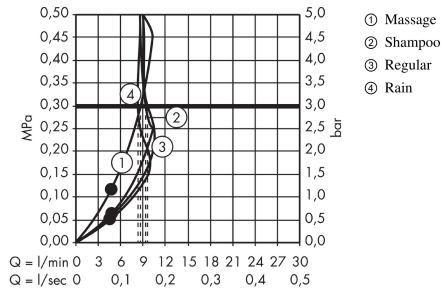

Croma 100
Overhead shower Vario EcoSmart 9 l/min
 Surfaces: **chrome** Art. no. : **28462000**

Description

product features

- Shower head size: 100 mm
- Ball-joint: overhead shower angle adjustable
- Spray pattern: Massage spray, Shampoo spray, normal spray, Rain
- flow rate Rain 9 l/min at 3 bar
- flow rate Shampoo spray 9 l/min at 3 bar
- flow rate normal spray 9 l/min at 3 bar
- flow rate Massage spray 9 l/min at 3 bar
- Operating pressure: min. 1 bar/max. 6 bar
- adjustment with shift on overhead shower
- grey spray face
- Spray face: plastic
- Installation: ceiling or wall
- Connection thread 1/2"

Article Details

Price excl. VAT

£ 43.33

Technology

Certificates

kiwa

Product image

Scale drawing

Croma 100
Overhead shower Vario EcoSmart 9 l/min
 Surfaces: **chrome** Art. no. : **28462000**

Flowchart

The consumption was measured in combination with the appropriate fittings (thermostat/mixer/ in-wall valve) to reflect actual application in practice.