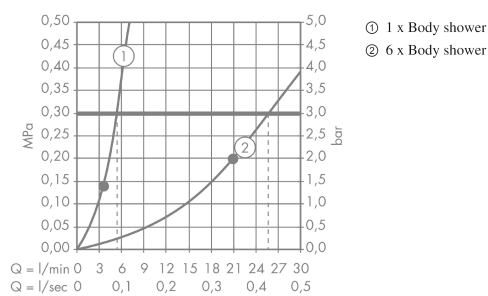

Bodyvette

Body jet 1jet

Surfaces: **chrome** Art. no. : **28466000**

Description

product features

- side shower angle adjustable
- Spray pattern: normal spray
- flow rate normal spray 6 l/min at 3 bar
- Operating pressure: min. 1.5 bar/max. 6 bar
- grey spray face
- Connection thread: 1/2"
- WRAS 1801031
- WRAS 1801031

Article Details

Price excl. VAT

£ 130.00

Technology

Certificates

Product image

Scale drawing

Flowchart

The consumption was measured in combination with the appropriate fittings (thermostat/mixer/ in-wall valve) to reflect actual application in practice.