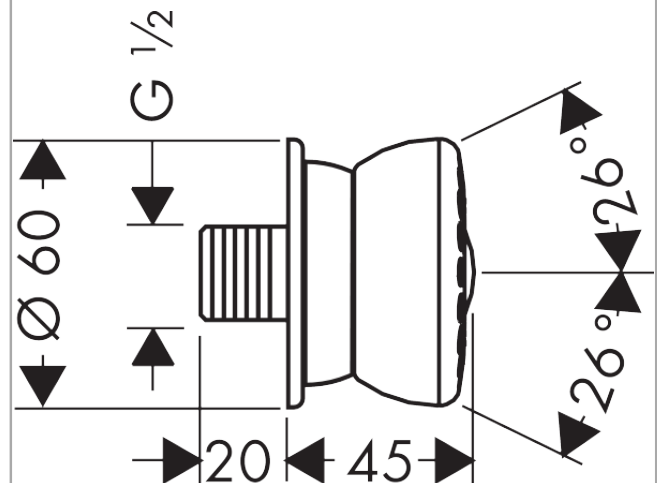

Bodyvette

Body jet 1jet

Surfaces: **chrome** Art. no. : **28466000**

Description

product features

- side shower angle adjustable
- Spray pattern: normal spray
- flow rate normal spray 6 l/min at 3 bar
- Operating pressure: min. 1.5 bar/max. 6 bar
- grey spray face
- Connection thread: 1/2"
- WRAS 1801031
- WRAS 1801031

Article Details

Price excl. VAT

£ 130.00

Technology

Certificates

Product image

Scale drawing

Flowchart

The consumption was measured in combination with the appropriate fittings (thermostat/mixer/ in-wall valve) to reflect actual application in practice.