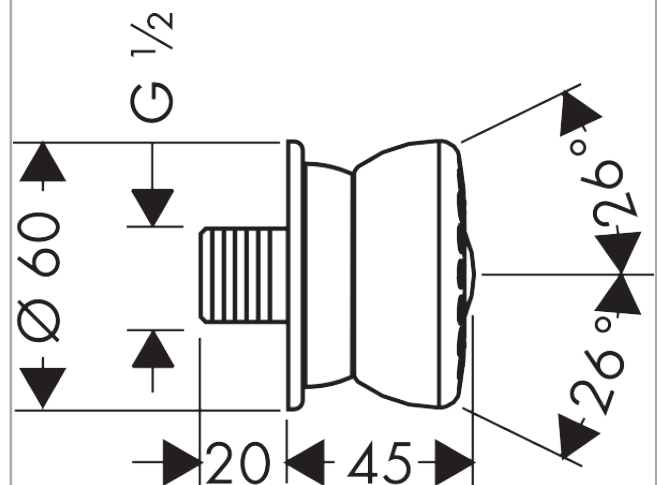

Bodyvette

Body jet 1jet stop

Surfaces: **chrome** Art. no. : **28467000**

Description

product features

- side shower angle adjustable
- Spray pattern: normal spray
- flow rate normal spray 6 l/min at 3 bar
- Operating pressure: min. 1.5 bar/max. 6 bar
- grey spray face
- Connection thread: 1/2"
- WRAS 1801031
- WRAS 1801031

Article Details

Price excl. VAT

£ 149.17

Technology

Certificates

Product image

Scale drawing

Flowchart

The consumption was measured in combination with the appropriate fittings (thermostat/mixer/in-wall valve) to reflect actual application in practice.