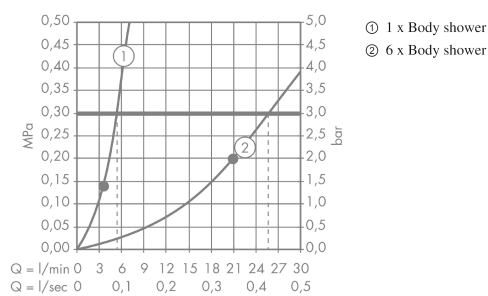

Bodyvette

Body jet 1jet stop

Surfaces: **chrome** Art. no. : **28467000**

Description

product features

- side shower angle adjustable
- Spray pattern: normal spray
- flow rate normal spray 6 l/min at 3 bar
- Operating pressure: min. 1.5 bar/max. 6 bar
- grey spray face
- Connection thread: 1/2"
- WRAS 1801031
- WRAS 1801031

Article Details

Price excl. VAT

£ 149.17

Technology

Certificates

Product image

Scale drawing

Flowchart

The consumption was measured in combination with the appropriate fittings (thermostat/mixer/in-wall valve) to reflect actual application in practice.