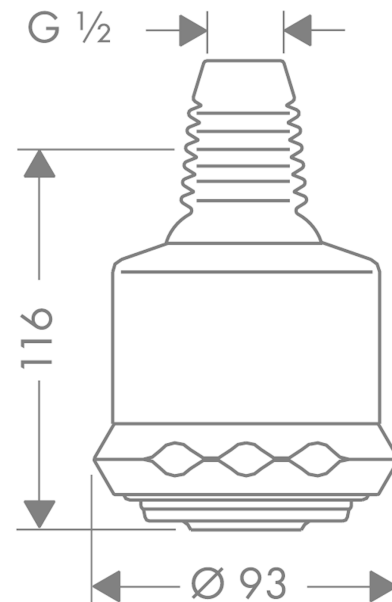

Clubmaster

Overhead shower 3jet

Surfaces: **chrome** Art. no. : **28496000**

Description

product features

- Shower head size: 85 mm
- Ball-joint: overhead shower angle adjustable
- Spray pattern: Soft spray, normal spray, Massage spray
- flow rate Soft spray 17 l/min at 3 bar
- flow rate normal spray 19 l/min at 3 bar
- flow rate Massage spray 12 l/min at 3 bar
- adjustment with shift on overhead shower
- grey spray face
- Spray face: plastic
- Installation: ceiling or wall
- Connection thread 1/2"
- operating pressure: min 1 bar / max 10 bar

Flowchart

The consumption was measured in combination with the appropriate fittings (thermostat/mixer/ in-wall valve) to reflect actual application in practice.