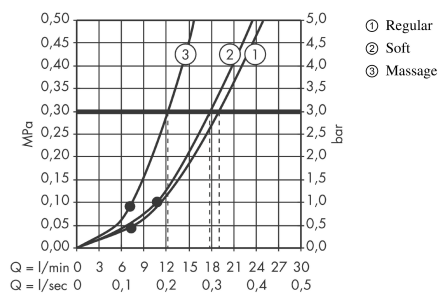

Clubmaster

Overhead shower 3jet

Surfaces: **chrome** Art. no. : **28496000**

Description

product features

- Shower head size: 85 mm
- Ball-joint: overhead shower angle adjustable
- Spray pattern: Soft spray, normal spray, Massage spray
- flow rate Soft spray 17 l/min at 3 bar
- flow rate normal spray 19 l/min at 3 bar
- flow rate Massage spray 12 l/min at 3 bar
- adjustment with shift on overhead shower
- grey spray face
- Spray face: plastic
- Installation: ceiling or wall
- Connection thread 1/2"
- operating pressure: min 1 bar / max 10 bar

Article Details

Price excl. VAT

£ 180.00

Technology

Certificates

kiwa

Product image

Scale drawing

Flowchart

The consumption was measured in combination with the appropriate fittings (thermostat/mixer/ in-wall valve) to reflect actual application in practice.