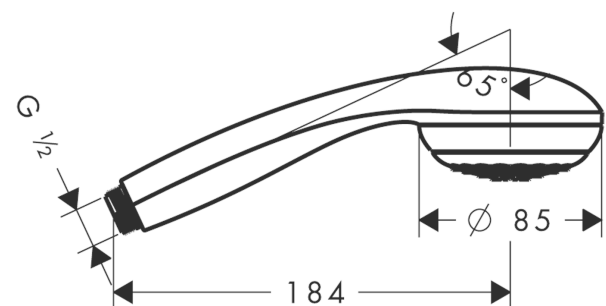

Crometta 85
Hand shower Mono Green 6 l/min
 Surfaces: **chrome** Art. no. : **28561000**

Description

product features

- Shower head size: 85 mm
- Spray pattern: normal spray
- Flow rate (at 3 bar): 5.7 l/min
- Operating pressure: min. 1 bar/max. 6 bar
- with internal water conduction
- rinseable dirt filter
- Connection thread 1/2"
- Kiwa UK 1608704

Scale drawing

Crometta 85
Hand shower Mono Green 6 l/min
 Surfaces: **chrome** Art. no. : **28561000**

Flowchart

The consumption was measured in combination with the appropriate fittings (thermostat/mixer/in-wall valve) to reflect actual application in practice.