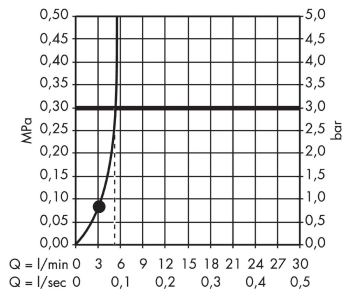

Crometta 85
Hand shower Mono Green 6 l/min
 Surfaces: **chrome** Art. no. : **28561000**

Description

product features

- Shower head size: 85 mm
- Spray pattern: normal spray
- Flow rate (at 3 bar): 5.7 l/min
- Operating pressure: min. 1 bar/max. 6 bar
- with internal water conduction
- rinseable dirt filter
- Connection thread 1/2"
- Kiwa UK 1608704

Scale drawing

Crometta 85
Hand shower Mono Green 6 l/min
 Surfaces: **chrome** Art. no. : **28561000**

Flowchart

The consumption was measured in combination with the appropriate fittings (thermostat/mixer/in-wall valve) to reflect actual application in practice.