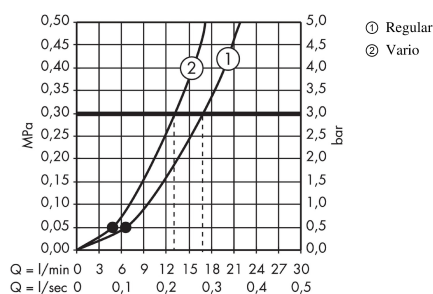

Flowchart

The consumption was measured in combination with the appropriate fittings (thermostat/mixer/ in-wall valve) to reflect actual application in practice.