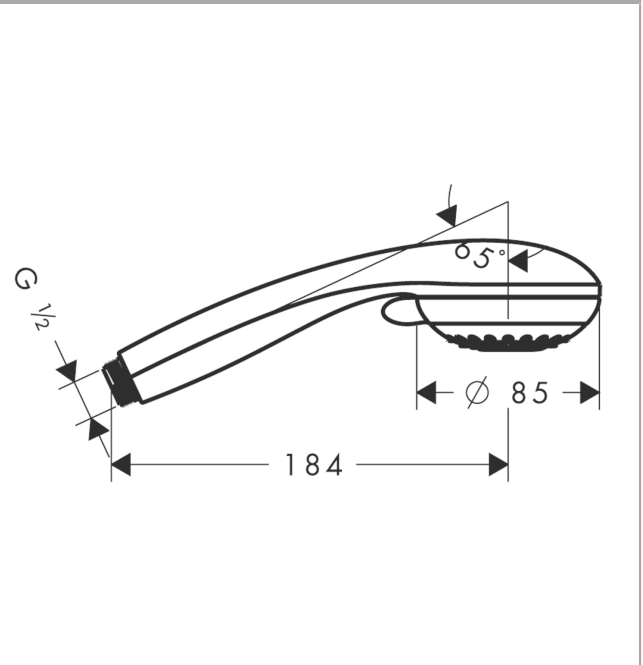

Scale drawing