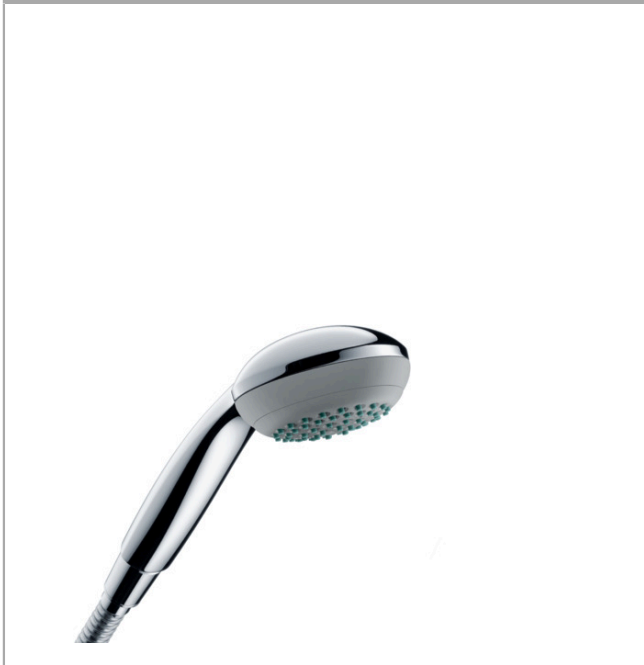

Crometta 85
Hand shower Vario
Surfaces: **chrome** Art. no. : **28562000**

Description

product features

- Shower head size: 85 mm
- spray type adjustment by turning
- Spray pattern: normal spray, Vario spray
- Flow rate (at 3 bar): 17 l/min
- Operating pressure: min. 1 bar/max. 6 bar
- rinseable dirt filter
- Connection thread 1/2"
- WRAS 1909052

Article Details

Price excl. VAT

£ 21.67

Technology

Certificates

kiwa

Product image