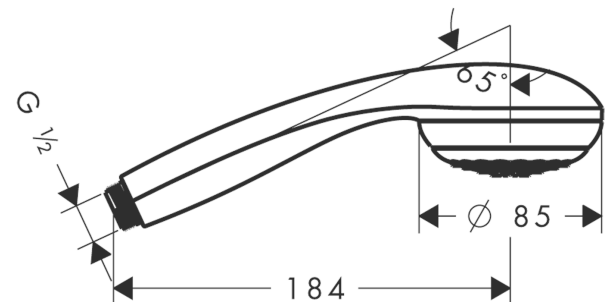

Crometta 85
Hand shower Mono
 Surfaces: **chrome** Art. no. : **28585000**

Description

product features

- Shower head size: 85 mm
- Spray pattern: normal spray
- Flow rate (at 3 bar): 16 l/min
- Operating pressure: min. 1 bar/max. 6 bar
- with internal water conduction
- rinseable dirt filter
- Connection thread 1/2"
- WRAS 1909052

Article Details

Price excl. VAT £ 15.83

Technology

Certificates

kiwa

Product image

Scale drawing

Flowchart

The consumption was measured in combination with the appropriate fittings (thermostat/mixer/ in-wall valve) to reflect actual application in practice.