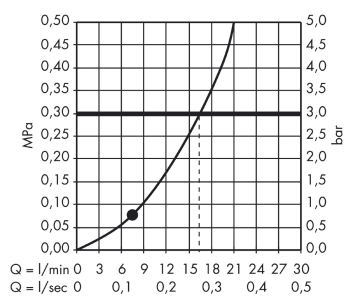

Crometta 85
Hand shower Mono
 Surfaces: **chrome** Art. no. : **28585000**

Description

product features

- Shower head size: 85 mm
- Spray pattern: normal spray
- Flow rate (at 3 bar): 16 l/min
- Operating pressure: min. 1 bar/max. 6 bar
- with internal water conduction
- rinseable dirt filter
- Connection thread 1/2"
- WRAS 1909052

Article Details

Price excl. VAT £ 15.83

Technology

Certificates

kiwa

Product image

Scale drawing

Flowchart

The consumption was measured in combination with the appropriate fittings (thermostat/mixer/ in-wall valve) to reflect actual application in practice.