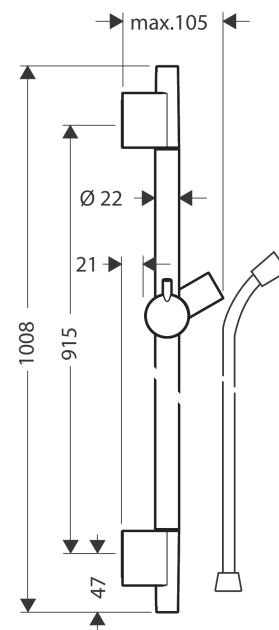

**Unica**  
**Shower rail S Puro 90 cm with shower hose**  
 Surfaces: **chrome** Art. no. : **28631000**

### product features

- Consists of: shower bar, shower hose, slider
- Wall bar type: chrome-plated brass pipe
- Bar width: 22 mm
- metal shower slide
- slide with locking mechanism
- adjustable angle/tilt

## Scale drawing

**Unica**  
**Shower rail S Puro 90 cm with shower hose**  
 Surfaces: **chrome** Art. no. : **28631000**

Installation examples