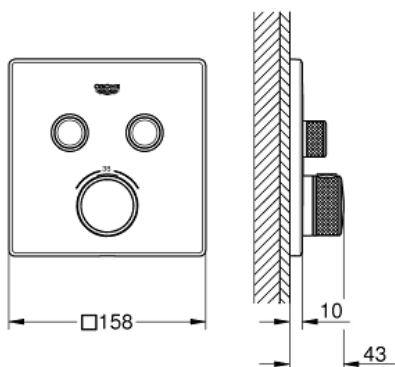

GROHTHERM SMARTCONTROL
Thermostat for concealed
installation with 2 valves
MODEL # 29124000

Pure Freude
an Wasser

GROHE

Product Description:

GROHTHERM SMARTCONTROL

Thermostat for concealed installation with 2 valves

Standard Specification:

set for final installation for

GROHE Rapido SmartBox 35 600 000

metal wall escutcheon with **GROHE QuickFix** (covered escutcheon

and shaft sealing, covered fixing), retroactively 6° adjustable

outlet B = 24 l/min

outlet C = 26 l/min

Color:

□ 29124000 Chrome