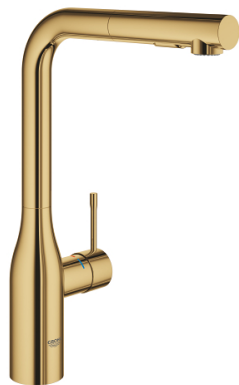

ESSENCE
Single-lever sink mixer 1/2"
MODEL # 30270GL0

Pure Freude
an Wasser

GROHE
WAVE

Product Description:
ESSENCE
Single-lever sink mixer 1/2"

Standard Specification:
high spout
monobloc installation
GROHE StarLight finish
28 mm ceramic cartridge
with **GROHE SilkMove**
flow strainer
pull-out dual spray control - switches between regular flow
and spray
diverter: laminar spray/SpeedClean shower jet
automatic return to laminar spray
swivel tubular spout
swivel area 360°
integrated non-return valve
protected against backflow
flexible connection hoses
rapid installation system
integrated temperature limiter

Color:
 30270GL0 cool sunrise