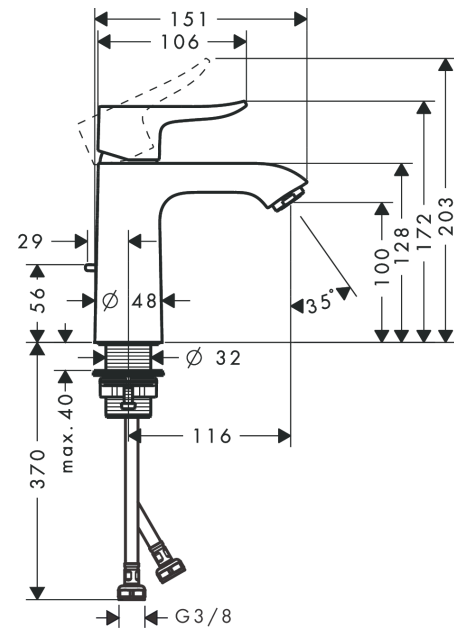

Metris

Single lever basin mixer 110 with pop-up waste

Surfaces: **chrome** Art. no. : **31080000**

Description

product features

- Consists of: single lever basin mixer, waste set
- ComfortZone 110 provides space for greater freedom of movement
- free-standing installation
- spout 116 mm long
- normal spray
- Flow rate (at 3 bar): 5 l/min
- Min. operating pressure: 1 bar
- Max. operating pressure: 10 bar
- ceramic cartridge
- pop-up waste set 1¼"
- Material waste set: metal
- QuickClean technology for easy limescale removal
- please specify when ordering if required for low pressure
- WRAS 1710020

Article Details

Price excl. VAT

£ 229.17

Technology

Certificates

kiwa

Product image

Scale drawing

Metris

Single lever basin mixer 110 with pop-up waste

Surfaces: **chrome** Art. no. : **31080000**

Flowchart