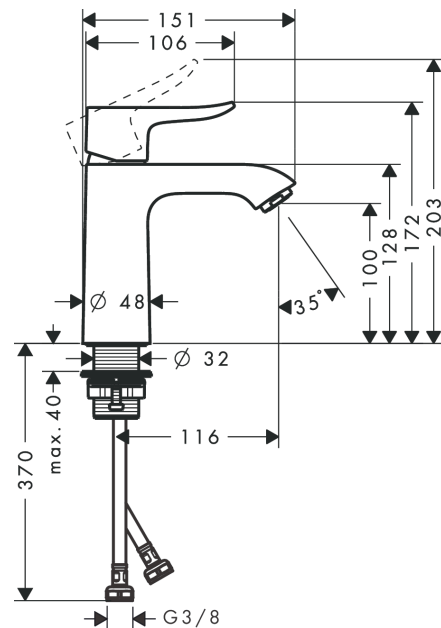

Metris

Single lever basin mixer 110 without waste

Surfaces: **chrome** Art. no. : **31084000**

Description

product features

- ComfortZone 110 provides space for greater freedom of movement
- free-standing installation
- spout 116 mm long
- normal spray
- Flow rate (at 3 bar): 5 l/min
- Min. operating pressure: 1 bar
- Max. operating pressure: 10 bar
- ceramic cartridge
- QuickClean technology for easy limescale removal
- please specify when ordering if required for low pressure
- WRAS 1710020

Article Details

Price excl. VAT

£ 225.00

Technology

Certificates

kiwa

Product image

Scale drawing