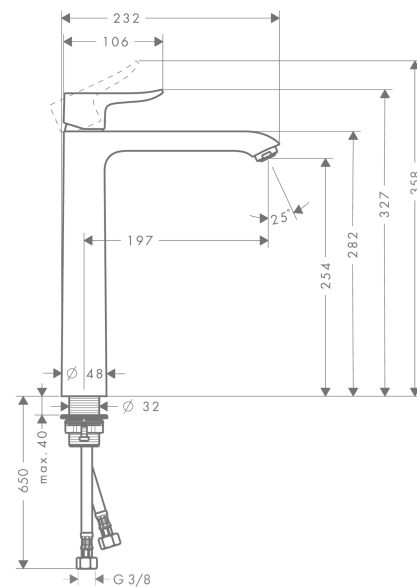

Metris

Single lever basin mixer 260 for wash bowls without waste

Surfaces: **chrome** Art. no. : **31184000**

Description

product features

- ComfortZone 260 provides space for greater freedom of movement
- free-standing installation
- spout 197 mm long
- normal spray
- Flow rate (at 3 bar): 5 l/min
- Min. operating pressure: 1 bar
- Max. operating pressure: 10 bar
- ceramic cartridge
- QuickClean technology for easy limescale removal
- please specify when ordering if required for low pressure

Article Details

Price excl. VAT

£ 295.83

Technology

Product image

Scale drawing

Flowchart