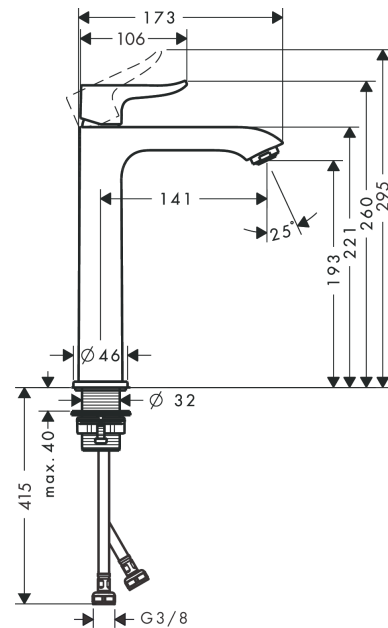

Metris

Single lever basin mixer 200 without waste

Surfaces: **chrome** Art. no. : **31185000**

Description

product features

- ComfortZone 200 provides space for greater freedom of movement
- free-standing installation
- spout 141 mm long
- normal spray
- Flow rate (at 3 bar): 5 l/min
- Min. operating pressure: 1 bar
- Max. operating pressure: 10 bar
- ceramic cartridge
- QuickClean technology for easy limescale removal

Article Details

Price excl. VAT

£ 266.67

Technology

Certificates

kiwa

Product image

Scale drawing