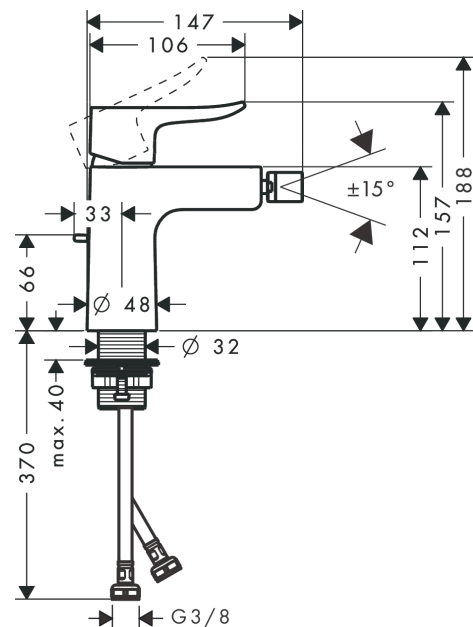

Scale drawing