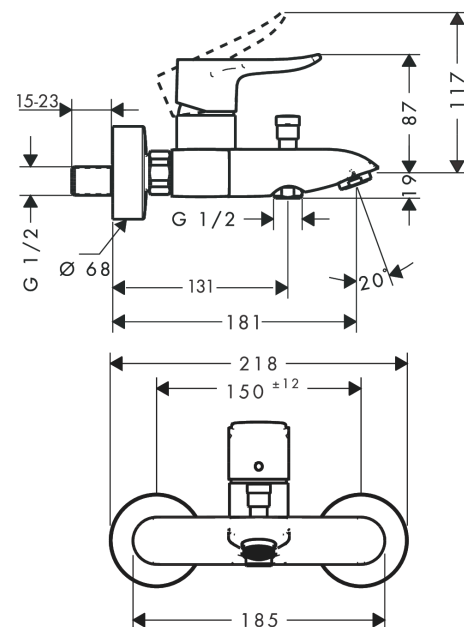

Metris
Single lever manual bath mixer for exposed installation
 Surfaces: **chrome** Art. no. : **31480000**

Description

product features

- spout 123 mm - 130.5 mm long
- designed to run 2 outlets
- Connection type: S connections
- Centre distance: 150 mm ± 12 mm
- Spray type mixer: normal spray
- Flow rate for bath spout (at 3 bar): 21 l/min
- Flow rate of hand shower (at 3 bar): 8 l/min
- ceramic cartridge
- Min. operating pressure: 1 bar
- Max. operating pressure: 10 bar
- Maximum temperature can be adjusted on installation
- automatically reverts from shower to bath spout when turned off
- Intrinsically safe against backflow
- with silencer
- exposed design allows easy installation, all working parts are outside of the wall
- Noise class: I
- non-thermostatic
- WRAS 1609019
- WRAS 1609019

Article Details

Price excl. VAT

£ 295.83

Technology

Certificates

kiwa

Product image

Scale drawing

Metris
Single lever manual bath mixer for exposed installation
 Surfaces: **chrome** Art. no. : **31480000**

Flowchart