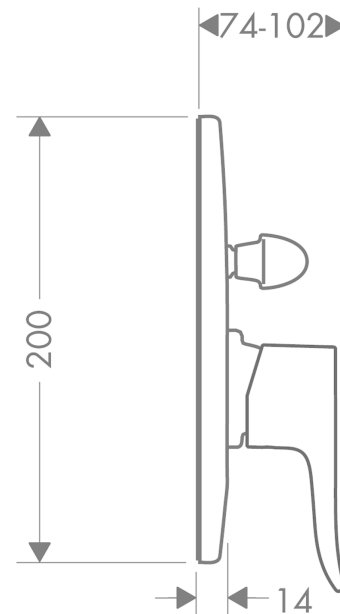

Metris
Single lever manual bath mixer for concealed installation
 Surfaces: **chrome** Art. no. : **31484000**

Description

product features

- designed to run 2 outlets
- Connection type: basic set
- ceramic cartridge
- Min. operating pressure: 1 bar
- Max. operating pressure: 10 bar
- Maximum temperature can be adjusted on installation
- automatically reverts from shower to bath spout when turned off
- concealed installation
- non-thermostatic
- connection type: basic set
- WRAS 1610033
- WRAS 1610033

Article Details

Price excl. VAT

£ 107.50

Certificates

Product image

Scale drawing

Metris
Single lever manual bath mixer for concealed installation
 Surfaces: **chrome** Art. no. : **31484000**

Flowchart