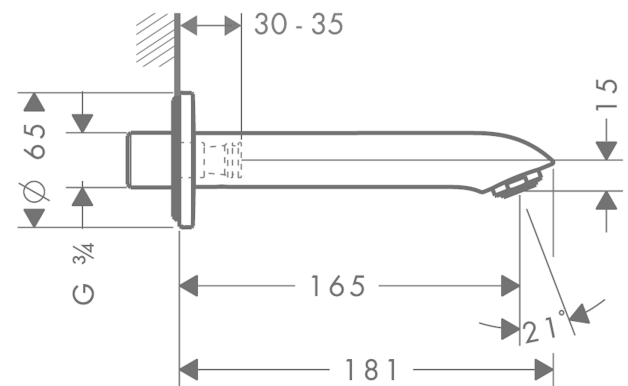

Metris

Bath spout

Surfaces: **chrome** Art. no. : **31494000**

Description

product features

- exposed design allows easy installation, all working parts are outside of the wall
- spout 165 mm long
- wall-mounted
- Flow rate (at 3 bar): 20 l/min at 3 bar
- normal spray

Article Details

Price excl. VAT

£ 206.67

Technology

Product image

Scale drawing

Flowchart

The consumption was measured in combination with the appropriate fittings (thermostat/mixer/ in-wall valve) to reflect actual application in practice.