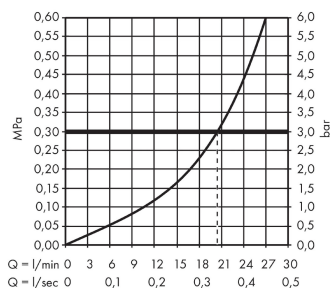

Metris

Bath spout

Surfaces: **chrome** Art. no. : **31494000**

Description

product features

- exposed design allows easy installation, all working parts are outside of the wall
- spout 165 mm long
- wall-mounted
- Flow rate (at 3 bar): 20 l/min at 3 bar
- normal spray

Article Details

Price excl. VAT

£ 206.67

Technology

Product image

Scale drawing

Flowchart

The consumption was measured in combination with the appropriate fittings (thermostat/mixer/ in-wall valve) to reflect actual application in practice.