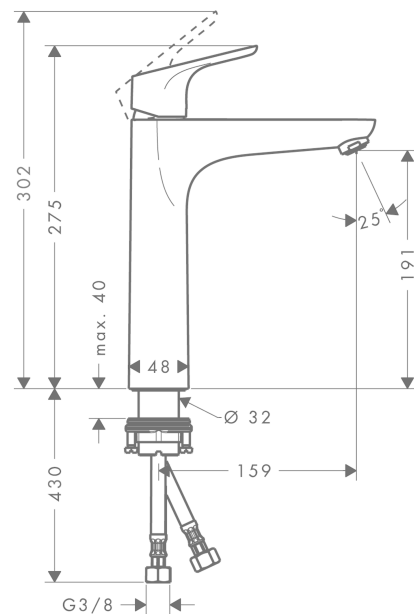

Focus

Single lever basin mixer 190 without waste

Surfaces: **chrome** Art. no. : **31518000**

Description

product features

- ComfortZone 190 provides space for greater freedom of movement
- free-standing installation
- spout 159 mm long
- normal spray
- Flow rate (at 3 bar): 5 l/min
- Min. operating pressure: 1 bar
- Max. operating pressure: 10 bar
- ceramic cartridge
- QuickClean technology for easy limescale removal
- please specify when ordering if required for low pressure
- WRAS 1710017
- WRAS 1710017
- WRAS 1710017

Product image

Scale drawing

Focus

Single lever basin mixer 190 without waste

Surfaces: **chrome** Art. no. : **31518000**

Flowchart