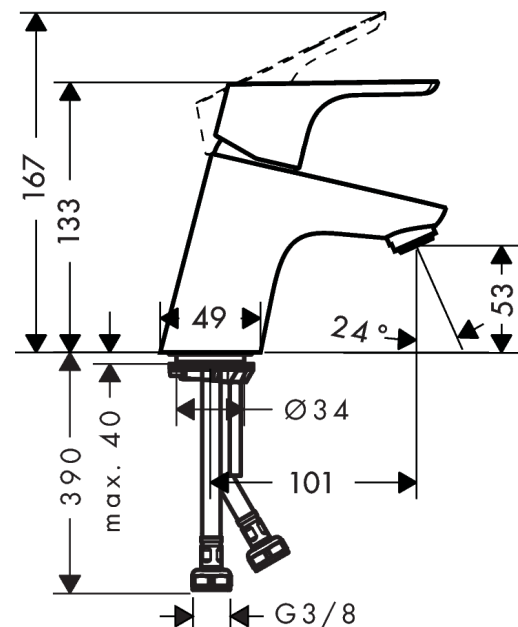

##### product features

- Consists of: single lever basin mixer, waste set
- ComfortZone 70 provides space for greater freedom of movement
- free-standing installation
- spout 101 mm long
- normal spray
- Flow rate (at 3 bar): 5 l/min
- Min. operating pressure: 1 bar
- Max. operating pressure: 10 bar
- ceramic cartridge
- push-open waste 1¼"
- Material waste set: synthetic
- QuickClean technology for easy limescale removal
- please specify when ordering if required for low pressure
- winner of the iF Product Design Award 2010
- WRAS 1507013

#### Scale drawing

**Focus**

**Single lever basin mixer 70 with push-open waste**

Surfaces: **chrome** Art. no. : **31604000**

**Flowchart**