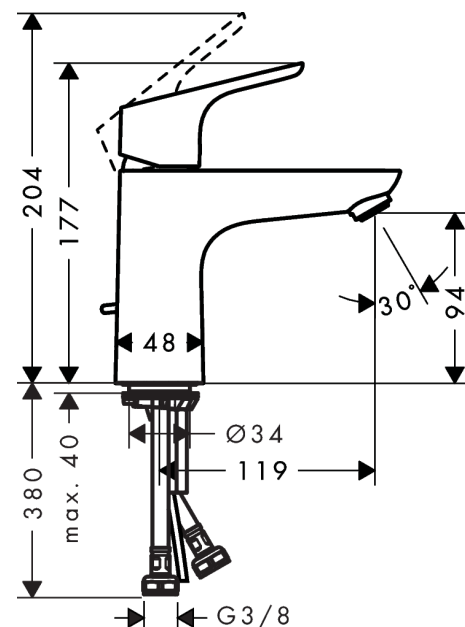

#### Scale drawing

**Focus**

**Single lever basin mixer 100 with pop-up waste**

Surfaces: **chrome** Art. no. : **31607000**

**Flowchart**