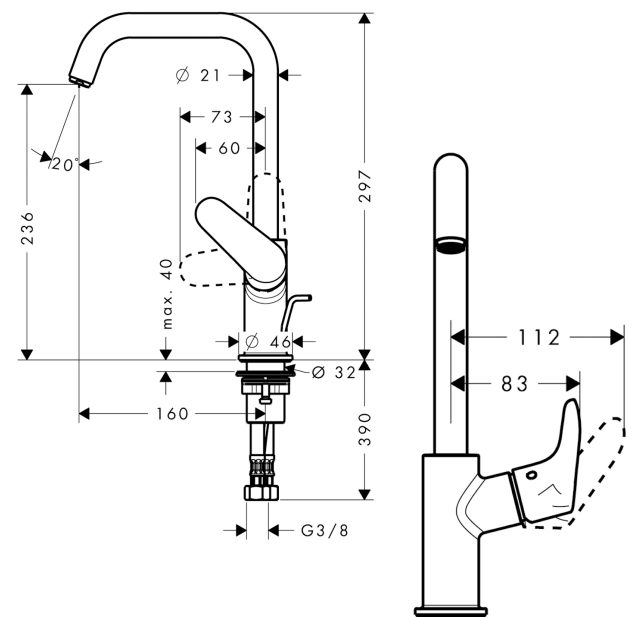

### product features

- Consists of: single lever basin mixer, waste set
- ComfortZone 240 provides space for greater freedom of movement
- free-standing installation
- spout 160 mm long
- Swivel spout 120°
- normal spray
- Flow rate (at 3 bar): 5 l/min
- Min. operating pressure: 1 bar
- Max. operating pressure: 10 bar
- ceramic cartridge
- pop-up waste set 1¼"
- Material waste set: metal
- bottom-side at the base body (not suitable for wash bowls)
- winner of the iF Product Design Award 2012
- WRAS 1611032
- WRAS 1611032
- WRAS 1611032

## Scale drawing

**Focus**

**Single lever basin mixer 240 with swivel spout and pop-up waste**

Surfaces: **chrome** Art. no. : **31609000**

**Flowchart**