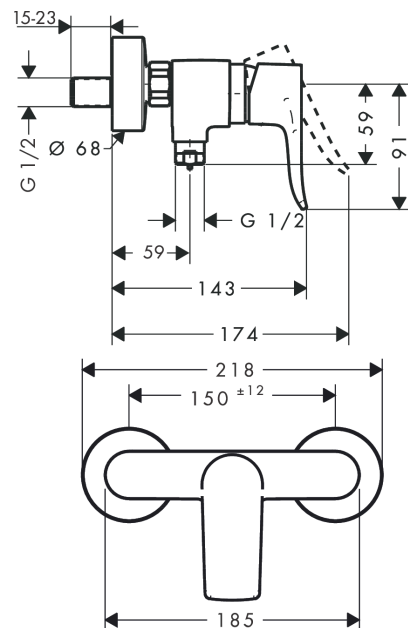

##### product features

- designed to run 1 outlet
- Connection type: S connections
- Centre distance: 150 mm ± 12 mm
- Flow rate of hand shower (at 3 bar): 16 l/min
- ceramic cartridge
- Min. operating pressure: 1 bar
- Max. operating pressure: 10 bar
- Maximum temperature can be adjusted on installation
- non-return valve
- hose connection 1/2"
- non-thermostatic
- WRAS 1611035
- WRAS 1611035
- WRAS 1611035

#### Scale drawing

**Metris**

**Single lever manual shower mixer for exposed installation**

Surfaces: **chrome** Art. no. : **31680000**

**Flowchart**