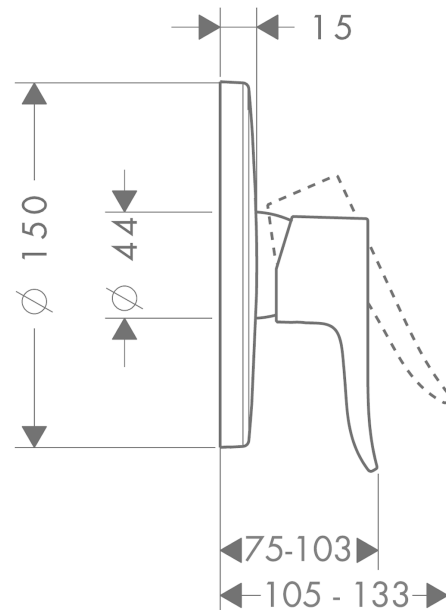

Metris

Single lever manual shower mixer round for concealed installation

Surfaces: **chrome** Art. no. : **31685000**

Description

product features

- designed to run 1 outlet
- Connection type: basic set
- Flow rate (at 3 bar): 29.3 l/min
- ceramic cartridge
- Min. operating pressure: 1 bar
- Max. operating pressure: 10 bar
- Maximum temperature can be adjusted on installation
- non-thermostatic
- WRAS 1905003

Article Details

Price excl. VAT

£ 197.50

Certificates

Product image

Scale drawing

Flowchart