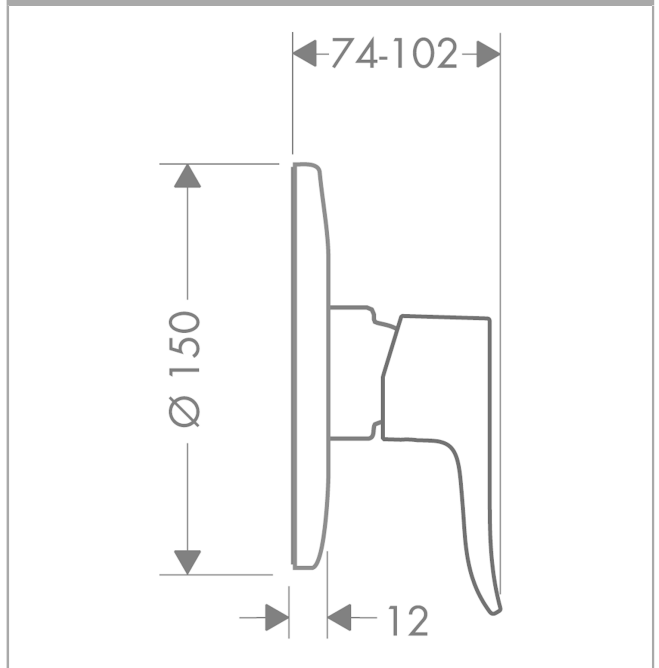

Metris
Single lever manual shower mixer for concealed installation
 Surfaces: **chrome** Art. no. : **31686000**

Description

product features

- designed to run 1 outlet
- Connection type: basic set
- Min. operating pressure: 1 bar
- Max. operating pressure: 10 bar
- non-thermostatic
- WRAS 1410023

Article Details

Price excl. VAT £ 95.00

Certificates

Product image

Scale drawing

Flowchart