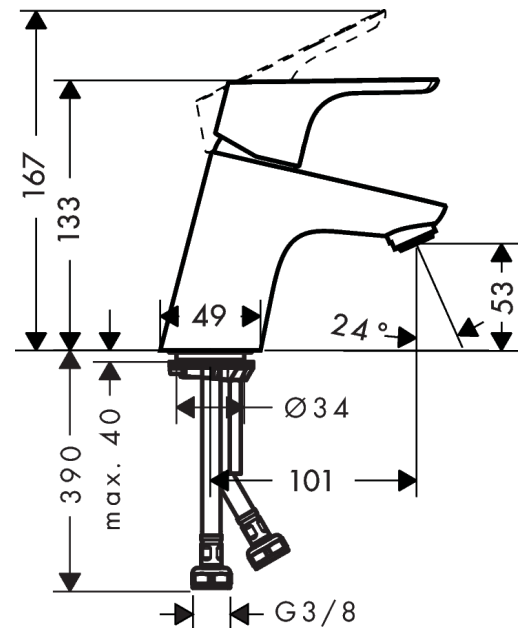

#### Scale drawing

**Focus**

**Single lever basin mixer 70 without waste**

Surfaces: **chrome** Art. no. : **31733000**

**Flowchart**