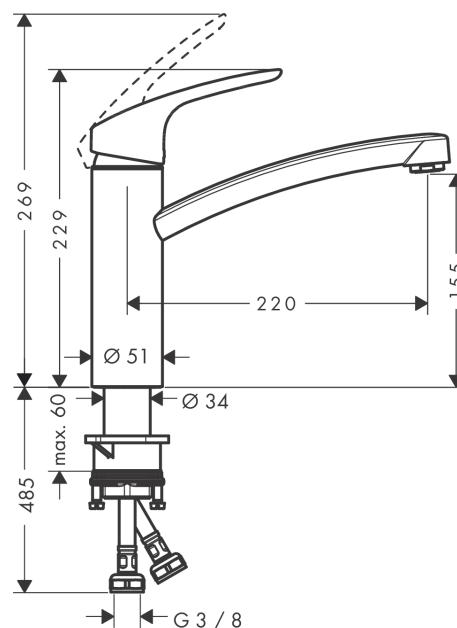

Focus M41

Single lever kitchen mixer 160, single spray mode

Surfaces: **chrome** Art. no. : **31806000**

Description

product features

- ComfortZone 160 provides space for greater freedom of movement
- Swivel spout 360°
- normal spray
- Flow rate (at 3 bar) 12 l/min
- Operating pressure: min. 1 bar/max. 10 bar
- ceramic cartridge
- 3/8" hose connections
- please specify when ordering if required for low pressure
- WRAS 1809061
- WRAS 1809061
- WRAS 1809061

Article Details

Price excl. VAT

£ 121.67

Technology

Certificates

kiwa

Product image

Scale drawing