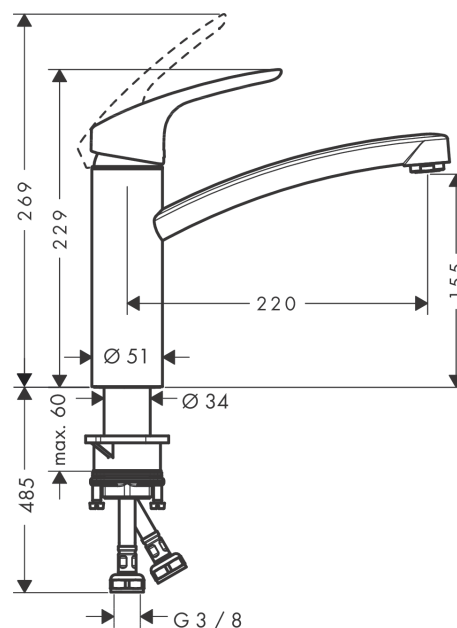

Focus M41

Single lever kitchen mixer 160, single spray mode

Surfaces: stainless steel finish Art. no. : 31806800

Description

product features

- ComfortZone 160 provides space for greater freedom of movement
- Swivel spout 360°
- normal spray
- Flow rate (at 3 bar) 12 l/min
- Operating pressure: min. 1 bar/max. 10 bar
- ceramic cartridge
- 3/8" hose connections
- please specify when ordering if required for low pressure
- WRAS 1809061
- WRAS 1809061
- WRAS 1809061

Article Details

Price excl. VAT

£ 175.83

Technology

Certificates

kiwa

Product image

Scale drawing