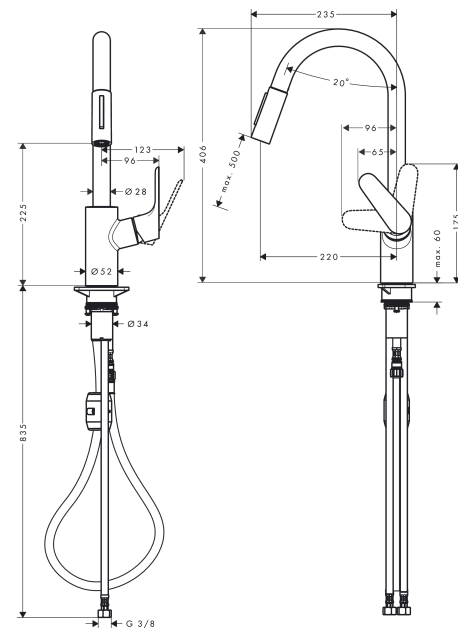

Scale drawing