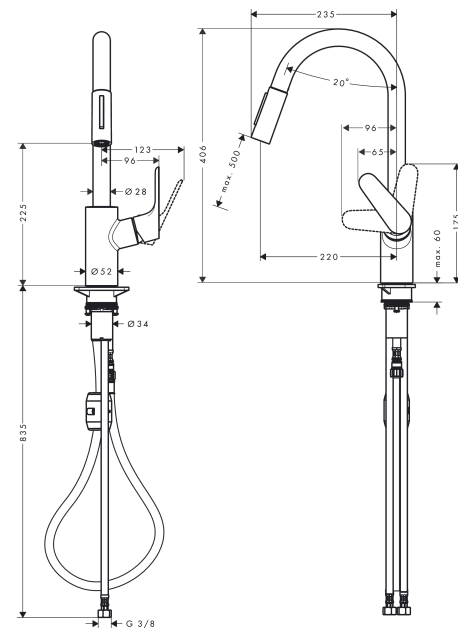

Focus M41

Single lever kitchen mixer 240 with pull-out spray, 2 spray modes

Surfaces: stainless steel finish Art. no. : 31815800

Description

product features

- ComfortZone 240 provides space for greater freedom of movement
- Swivel spout adjustable in 2 steps to 110° or 150°
- laminar spray and spray jet
- lockable shower spray, spray return through pressing spray diverter
- MagFit magnetic shower support
- quick connect hose
- Flow rate (at 3 bar) 9.5 l/min
- ceramic cartridge
- 3/8" hose connections
- integrated non-return valve
- operating pressure: min. 1 bar / max. 10 bar

Article Details

Price excl. VAT

£ 370.83

Technology

Certificates

kiwa

Product image

Scale drawing

Flowchart