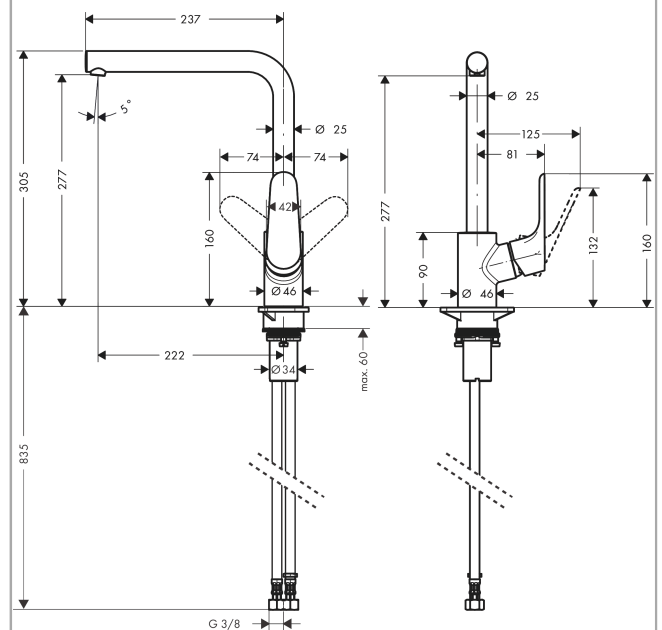

Focus M41

Single lever kitchen mixer 280, single spray mode

Surfaces: chrome Art. no. : 31817000

Description

product features

- ComfortZone 280 provides space for greater freedom of movement
- Swivel spout can be adjusted in 3 steps 110°, 150° or 360°
- handle can be positioned on the right or left
- normal spray
- Flow rate (at 3 bar) 12 l/min
- ceramic cartridge
- 3/8" hose connections
- WRAS 1804104

Article Details

Price excl. VAT

£ 212.50

Technology

Certificates

kiwa

Product image

Scale drawing

Flowchart