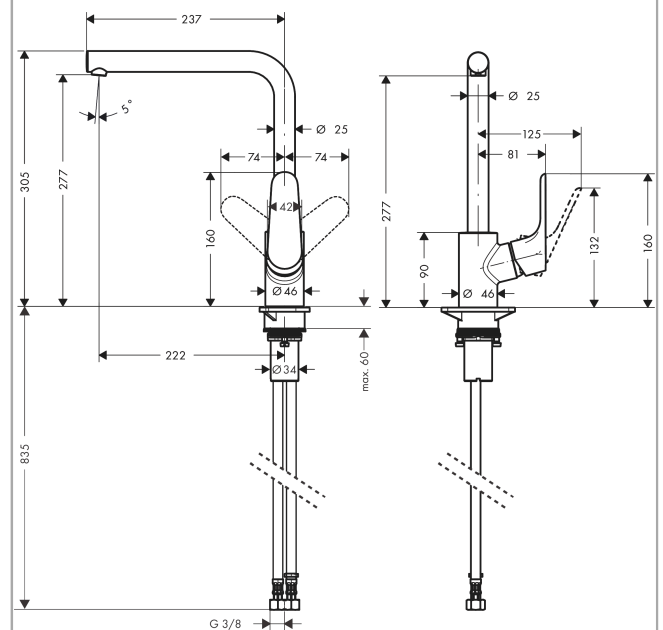

Focus M41

Single lever kitchen mixer 280, single spray mode
Surfaces: stainless steel finish Art. no. : 31817800

Description

product features

- ComfortZone 280 provides space for greater freedom of movement
- Swivel spout can be adjusted in 3 steps 110°, 150° or 360°
- handle can be positioned on the right or left
- normal spray
- Flow rate (at 3 bar) 12 l/min
- ceramic cartridge
- 3/8" hose connections
- WRAS 1804104

Article Details

Price excl. VAT

£ 316.67

Technology

Certificates

kiwa

Product image

Scale drawing