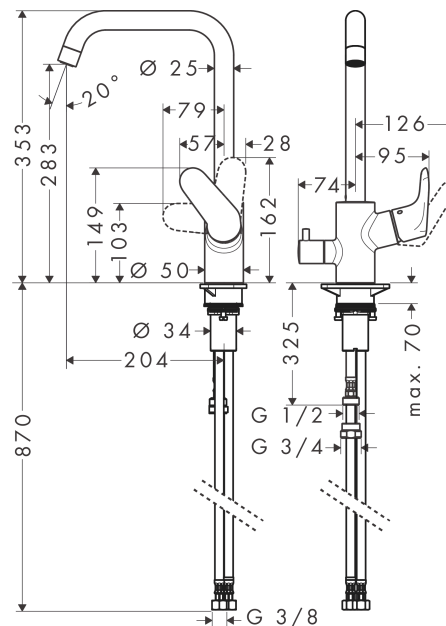

#### product features

- ComfortZone 260 provides space for greater freedom of movement
- Swivel spout can be adjusted in 3 steps 110°, 150° or 360°
- handle can be positioned on the right or left
- normal spray
- with integrated shut-off valve
- Flow rate (at 3 bar) 12 l/min
- Operating pressure: min. 1 bar/max. 10 bar
- ceramic cartridge
- 3/8" hose connections

### Scale drawing