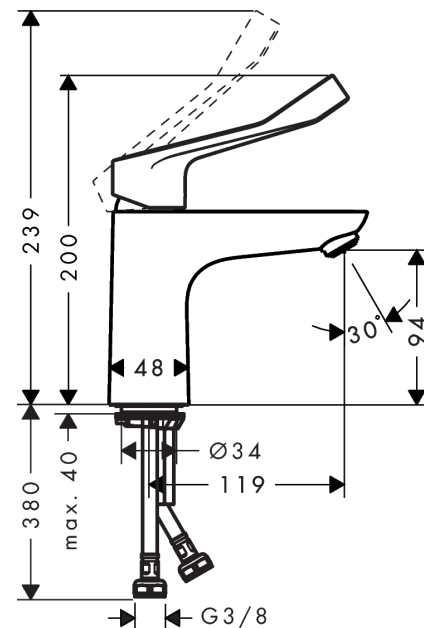

Focus

Single lever basin mixer 100 with extra long handle without waste

Surfaces: **chrome** Art. no. : **31915000**

Description

product features

- ComfortZone 100 provides space for greater freedom of movement
- larger print for greater clarity
- With extra long handle
- laminar spray
- Flow rate (at 3 bar): 5 l/min
- ceramic cartridge
- WRAS 1710017
- WRAS 1710017
- WRAS 1710017

Article Details

Price excl. VAT

£ 145.00

Technology

Certificates

Product image

Scale drawing

Flowchart