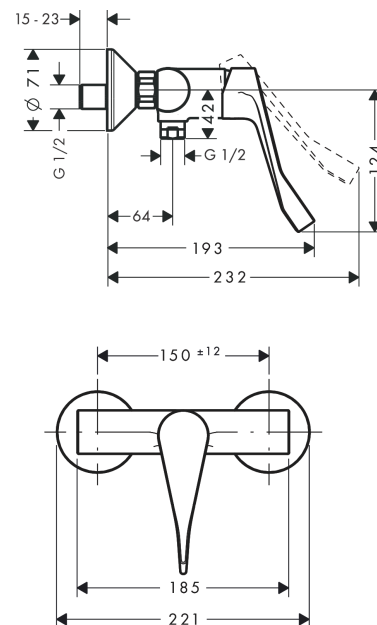

#### product features

- larger print for greater clarity
- With extra long handle
- designed to run 1 outlet
- Connection type: S connections
- Centre distance: 150 mm ± 12 mm
- Flow rate (at 3 bar): 22 l/min
- ceramic cartridge
- Maximum temperature can be adjusted on installation
- non-return valve
- hose connection 1/2"
- minimum operating pressure 1 bar
- WRAS 1412028

### Scale drawing