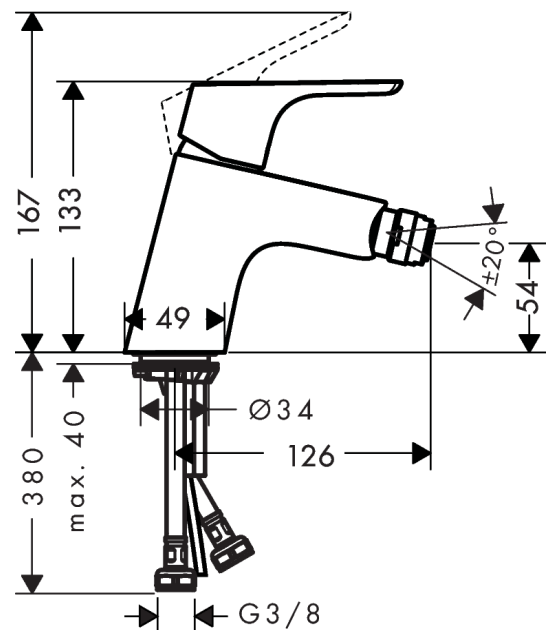

Focus

Single lever bidet mixer with push-open waste

Surfaces: **chrome** Art. no. : **31922000**

Description

product features

- Consists of: single lever bidet mixer, waste set
- with fixed spout
- swivel joint enables directional spray
- normal spray
- Flow rate (at 3 bar): 7.2 l/min
- Min. operating pressure: 1 bar
- Max. operating pressure: 10 bar
- ceramic cartridge
- Maximum temperature can be adjusted on installation
- Material waste set: metal
- 3/8" hose connections

Article Details

Price excl. VAT

£ 111.67

Technology

Product image

Scale drawing

Flowchart