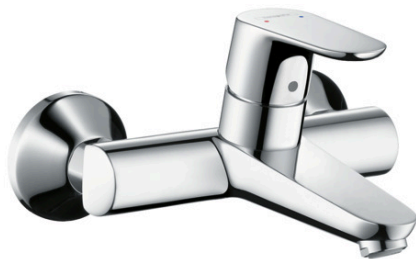

Focus

Single lever basin mixer for exposed installation

Surfaces: **chrome** Art. no. : **31923000**

Description

product features

- wall-mounted
- spout 180 mm long
- Centre distance: 150 mm ± 12 mm
- normal spray
- Flow rate (at 3 bar): 5 l/min
- ceramic cartridge
- with silencer
- QuickClean technology for easy limescale removal

Article Details

Price excl. VAT

£ 140.83

Technology

Product image

Scale drawing

Flowchart