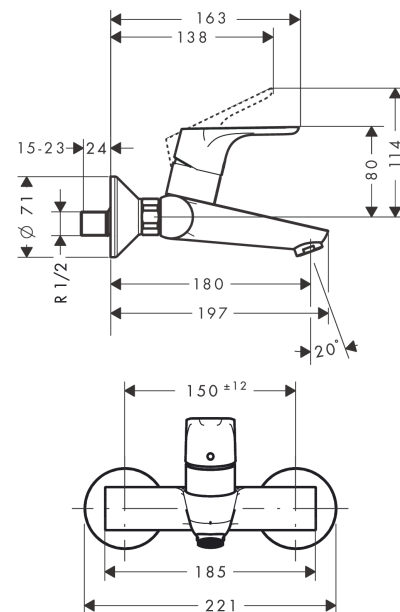

Focus

Single lever basin mixer for exposed installation

Surfaces: **chrome** Art. no. : **31923000**

Description

product features

- wall-mounted
- spout 180 mm long
- Centre distance: 150 mm ± 12 mm
- normal spray
- Flow rate (at 3 bar): 5 l/min
- ceramic cartridge
- with silencer
- QuickClean technology for easy limescale removal

Article Details

Price excl. VAT

£ 140.83

Technology

Product image

Scale drawing

Flowchart