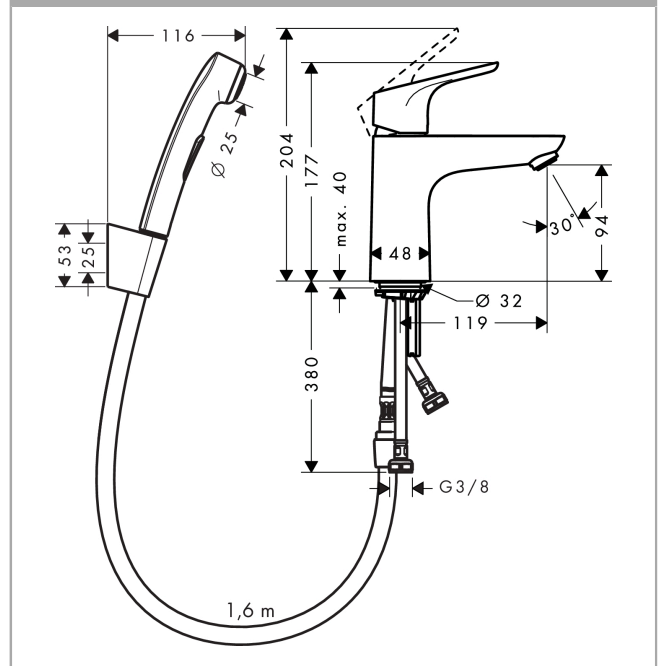

Focus

Single lever basin mixer 100 with bidet spray and shower hose 160 cm

Surfaces: **chrome** Art. no. : **31927000**

Description

product features

- Consists of: single lever basin mixer, bidet hand shower, shower holder, shower hose, waste set
- free-standing installation
- spout 119 mm long
- normal spray
- Spray pattern bidet: shower spray
- Flow rate (at 3 bar): 5 l/min
- ceramic cartridge
- push-open waste 1¼"
- QuickClean technology for easy limescale removal

Article Details

Price excl. VAT

£ 136.67

Technology

Product image

Scale drawing

Flowchart