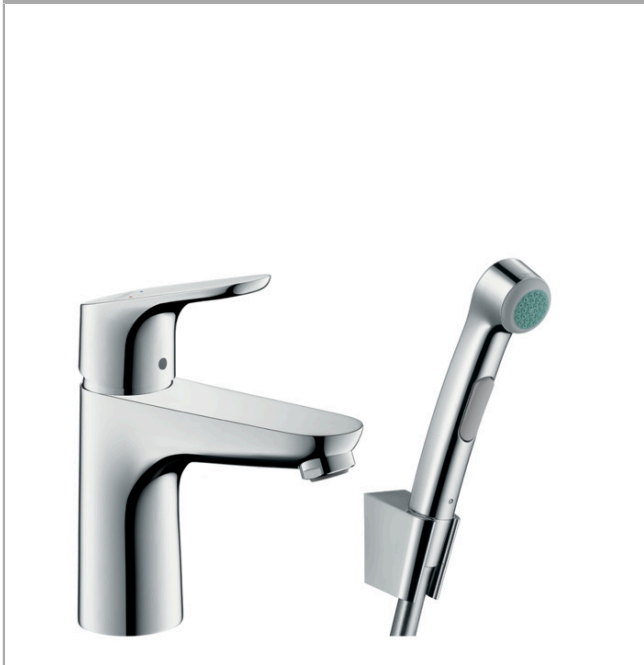

Focus

Single lever basin mixer 100 with bidet spray and shower hose 160 cm

Surfaces: **chrome** Art. no. : **31927000**

Description

product features

- Consists of: single lever basin mixer, bidet hand shower, shower holder, shower hose, waste set
- free-standing installation
- spout 119 mm long
- normal spray
- Spray pattern bidet: shower spray
- Flow rate (at 3 bar): 5 l/min
- ceramic cartridge
- push-open waste 1¼"
- QuickClean technology for easy limescale removal

Article Details

Price excl. VAT

£ 136.67

Technology

Product image

Scale drawing

Flowchart