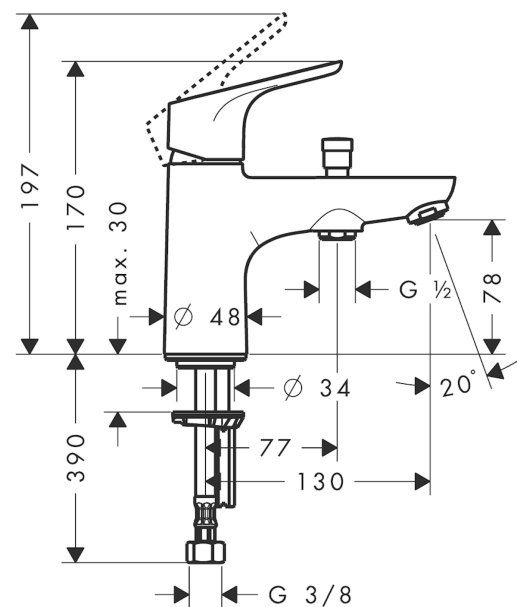

Focus

Single lever bath and shower mixer Monotrou

Surfaces: **chrome** Art. no. : **31930000**

Description

product features

- spout 130 mm long
- designed to run 2 outlets
- Connection type: 3/8" hose connections
- Spray type mixer: normal spray
- Flow rate (at 3 bar): 20 l/min
- ceramic cartridge
- Min. operating pressure: 1 bar
- Max. operating pressure: 10 bar
- Maximum temperature can be adjusted on installation
- automatically reverts from shower to bath spout when turned off
- Intrinsically safe against backflow
- Noise class: I

Article Details

Price excl. VAT

£ 154.17

Technology

Product image

Scale drawing

Focus

Single lever bath and shower mixer Monotrou

Surfaces: **chrome** Art. no. : **31930000**

Flowchart