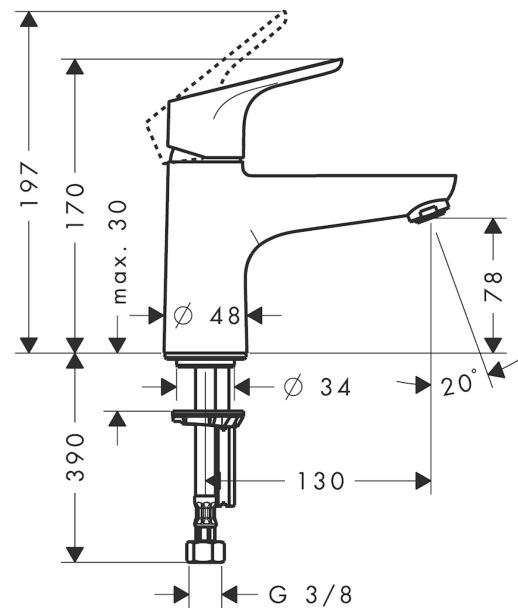

Focus

Single lever manual bath mixer Monotrou

Surfaces: **chrome** Art. no. : **31931000**

Description

product features

- spout 130 mm long
- designed to run 1 outlet
- Connection type: 3/8" hose connections
- Spray type mixer: normal spray
- Flow rate (at 3 bar): 20 l/min
- ceramic cartridge
- Min. operating pressure: 1 bar
- Max. operating pressure: 10 bar
- Maximum temperature can be adjusted on installation

Article Details

Price excl. VAT

£ 145.00

Technology

Product image

Scale drawing

Flowchart